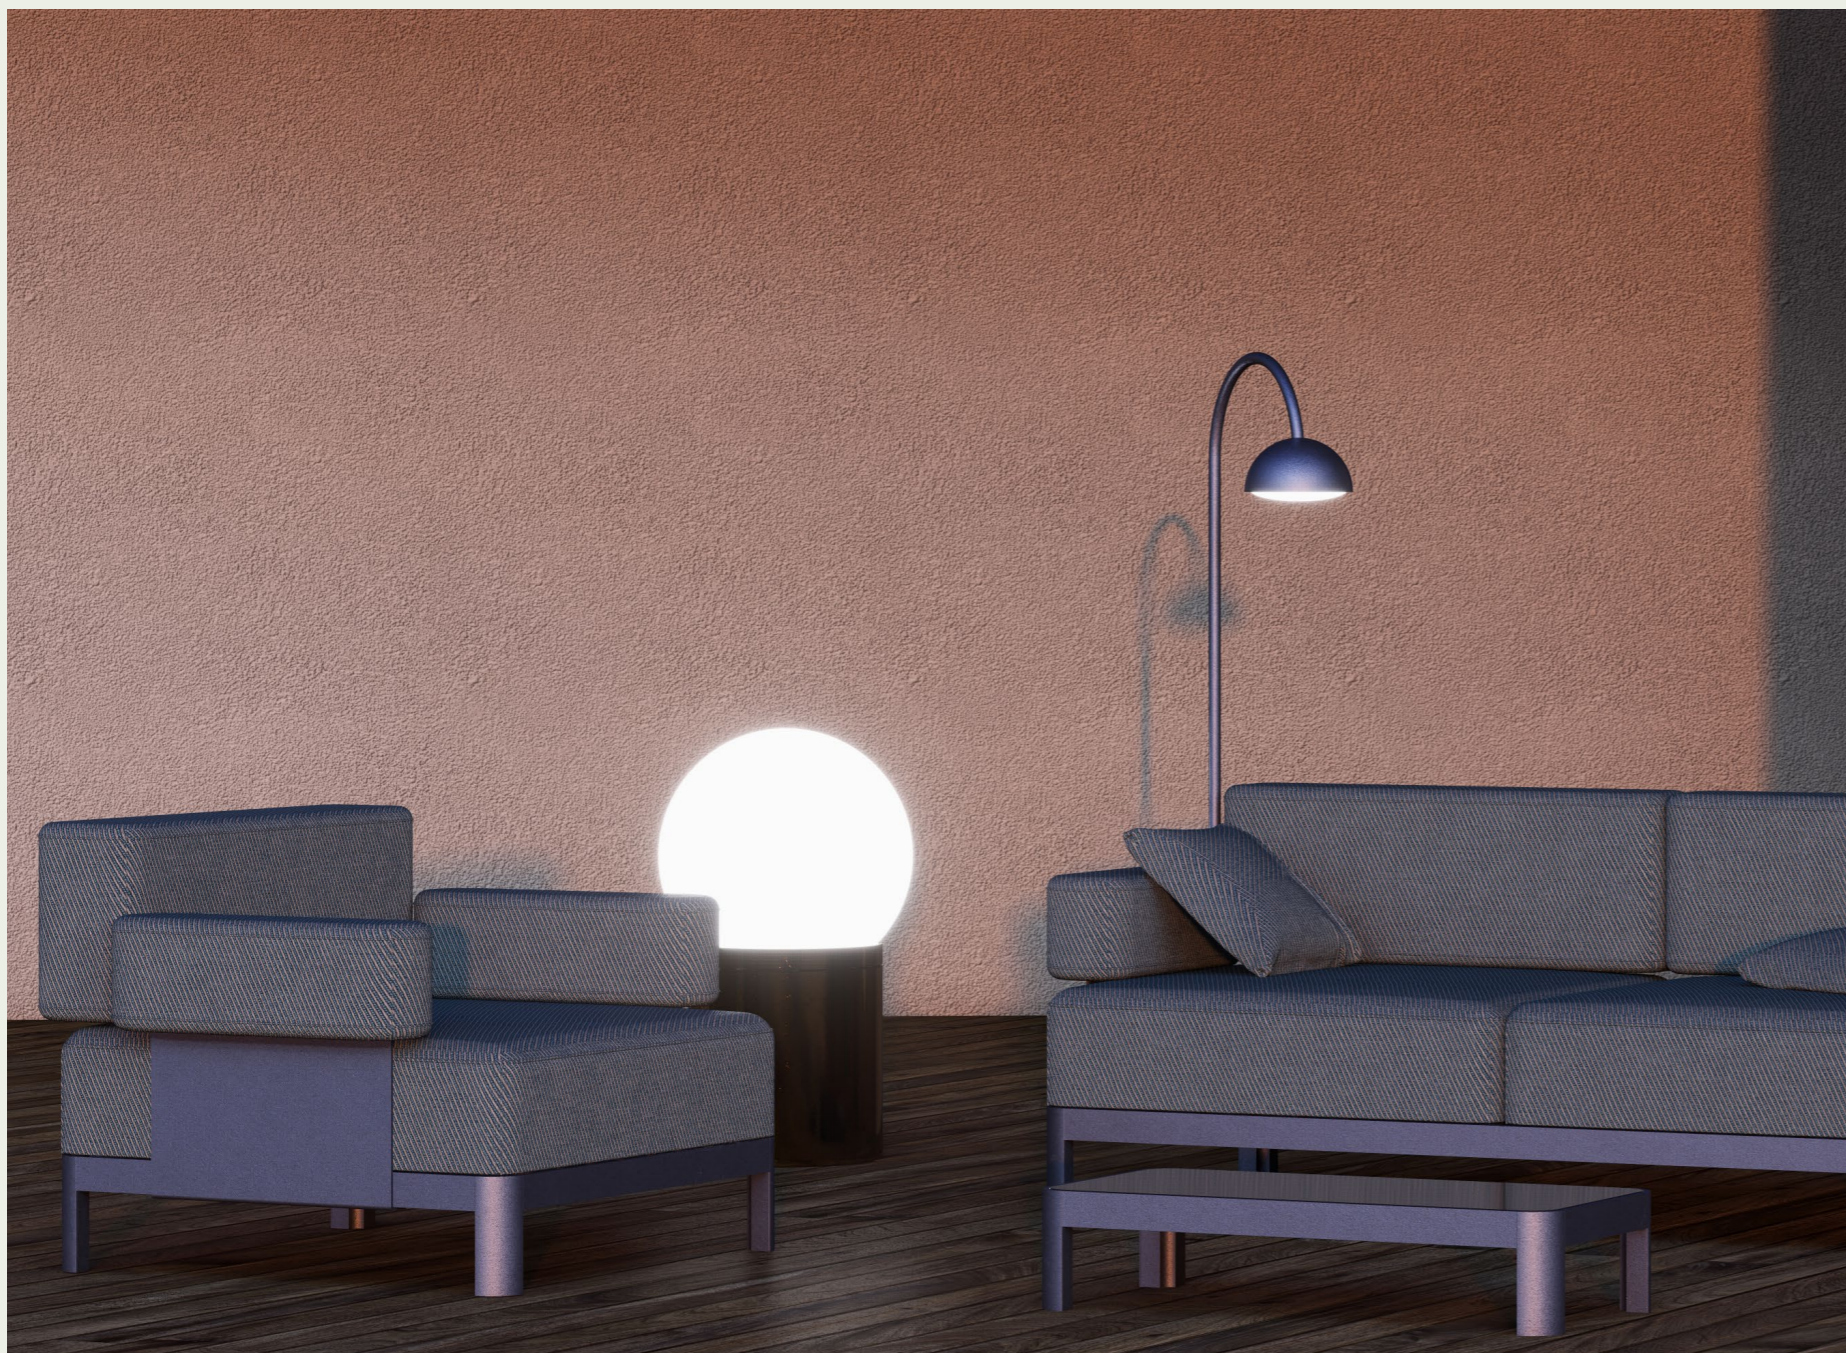

Our Vision

At SOLIFE, our vision is to become a global leader in sustainable outdoor living. We envision a world where stylish and eco-friendly garden furniture is the norm, and renewable energy solutions are integrated seamlessly into outdoor spaces. We are dedicated to continuously innovating and pushing the boundaries of sustainable design, providing our customers with top-quality products that reflect their commitment to the environment. Through our efforts, we aim to inspire and empower individuals to make conscious choices that benefit both their lifestyle and the planet.

Naszą wizję w SOLIFE jest stać się globalnym liderem w dziedzinie zrównoważonego stylu życia na świeżym powietrzu. Wyobrażamy sobie świat, w którym dobrze zaprojektowane i przyjazne dla środowiska meble ogrodowe są normą, a rozwiązania w zakresie energii odnawialnej są płynnie zintegrowane z przestrzeniami zewnętrznymi. Naszym celem jest ciągłe wprowadzanie innowacji i przesuwanie granic zrównoważonego projektowania, dostarczając naszym klientom produkty najwyższej jakości, które odzwierciedlają ich zaangażowanie w ochronę środowiska. Poprzez nasze wysiłki staramy się inspirować i zachęcać ludzi do dokonywania świadomych wyborów, które przynoszą korzyści zarówno ich stylowi życia, jak i naszej planecie.