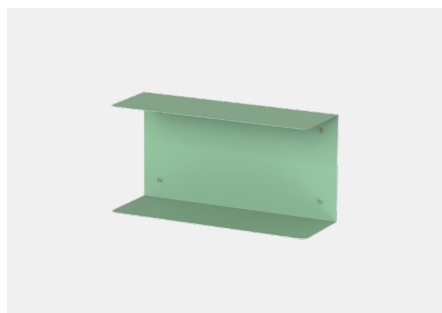

Wall Shelf 600/200
dimensions: 600 x 200 x H100 mm

Wall Shelf Asymmetrical 600
dimensions: 600 x 200 x H250 mm

Frills Flowerpot Cover Small
dimensions: 180 x 180 x H130 mm
The most decorative and playful series from this collection. The smallest version of the Frills Flowerpot Cover.

Wall Shelf 900/200
dimensions: 900 x 200 x H100 mm

Wall Shelf Asymmetrical 900
dimensions: 900 x 200 x H250 mm

Frills Flowerpot Cover Medium
dimensions: 300 x 180 x H130 mm
Medium version of the Frills Flowerpot Cover.

Wall Shelf 1200/200
dimensions: 1200 x 200 x H100 mm

Wall Shelf Asymmetrical 1200
dimensions: 1200 x 200 x H250 mm

Frills Flowerpot Cover Long
dimensions: 420 x 180 x H130 mm
Long version of the Frills Flowerpot Cover.

Wall Shelf Double 600
dimensions: 600 x 200 x H300 mm

Wall Shelf Round
dimensions: 300 x 150 x H150 mm

Wall Shelf Double 900
dimensions: 900 x 200 x H300 mm

Wall Shelf Frills Small
dimensions: 300 x 150 x H75 mm