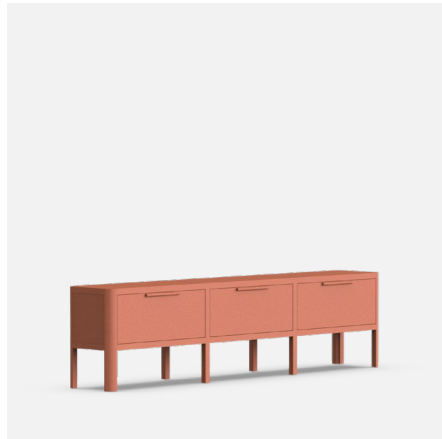

Shelf-base with shelves 2x6
dimensions / wymiary: 1360 x 420 x H2460 mm

Shelf-base 4x1
dimensions / wymiary: 2560 x 420 x H660 mm

Shelf-base with shelves 4x2
dimensions / wymiary: 2560 x 420 x H1020 mm

Shelf-base with shelves 4x3
dimensions / wymiary: 2560 x 420 x H1380 mm