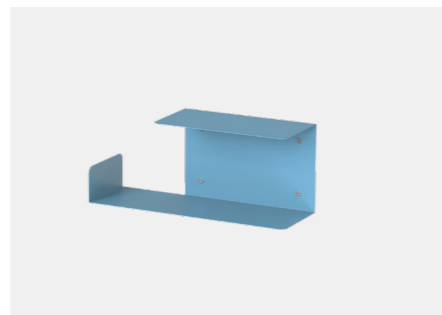

Simple Flowerpot Cover Small
dimensions: 200 x 200 x H150 mm

Wall Shelf 600/100
dimensions: 600 x 100 x H100 mm

Simple Flowerpot Cover Medium
dimensions: 240 x 240 x H220 mm

Wall Shelf 900/100
dimensions: 900 x 100 x H100 mm

Simple Flowerpot Cover Long
dimensions: 480 x 200 x H135 mm

Wall Shelf 1200/100
dimensions: 1200 x 100 x H100 mm

-  sustainable design
-  resistant to weather conditions
-  wide color range
-  flat packaging
-  functional and honest design
-  local production
-  short realisation time

Wall Shelf 600/200
dimensions: 600 x 200 x H100 mm

Wall Shelf Asymmetrical 600
dimensions: 600 x 200 x H250 mm

Frills Flowerpot Cover Small
dimensions: 180 x 180 x H130 mm
The most decorative and playful series from this collection. The smallest version of the Frills Flowerpot Cover.

Wall Shelf 900/200
dimensions: 900 x 200 x H100 mm

Wall Shelf Asymmetrical 900
dimensions: 900 x 200 x H250 mm

Frills Flowerpot Cover Medium
dimensions: 300 x 180 x H130 mm
Medium version of the Frills Flowerpot Cover.