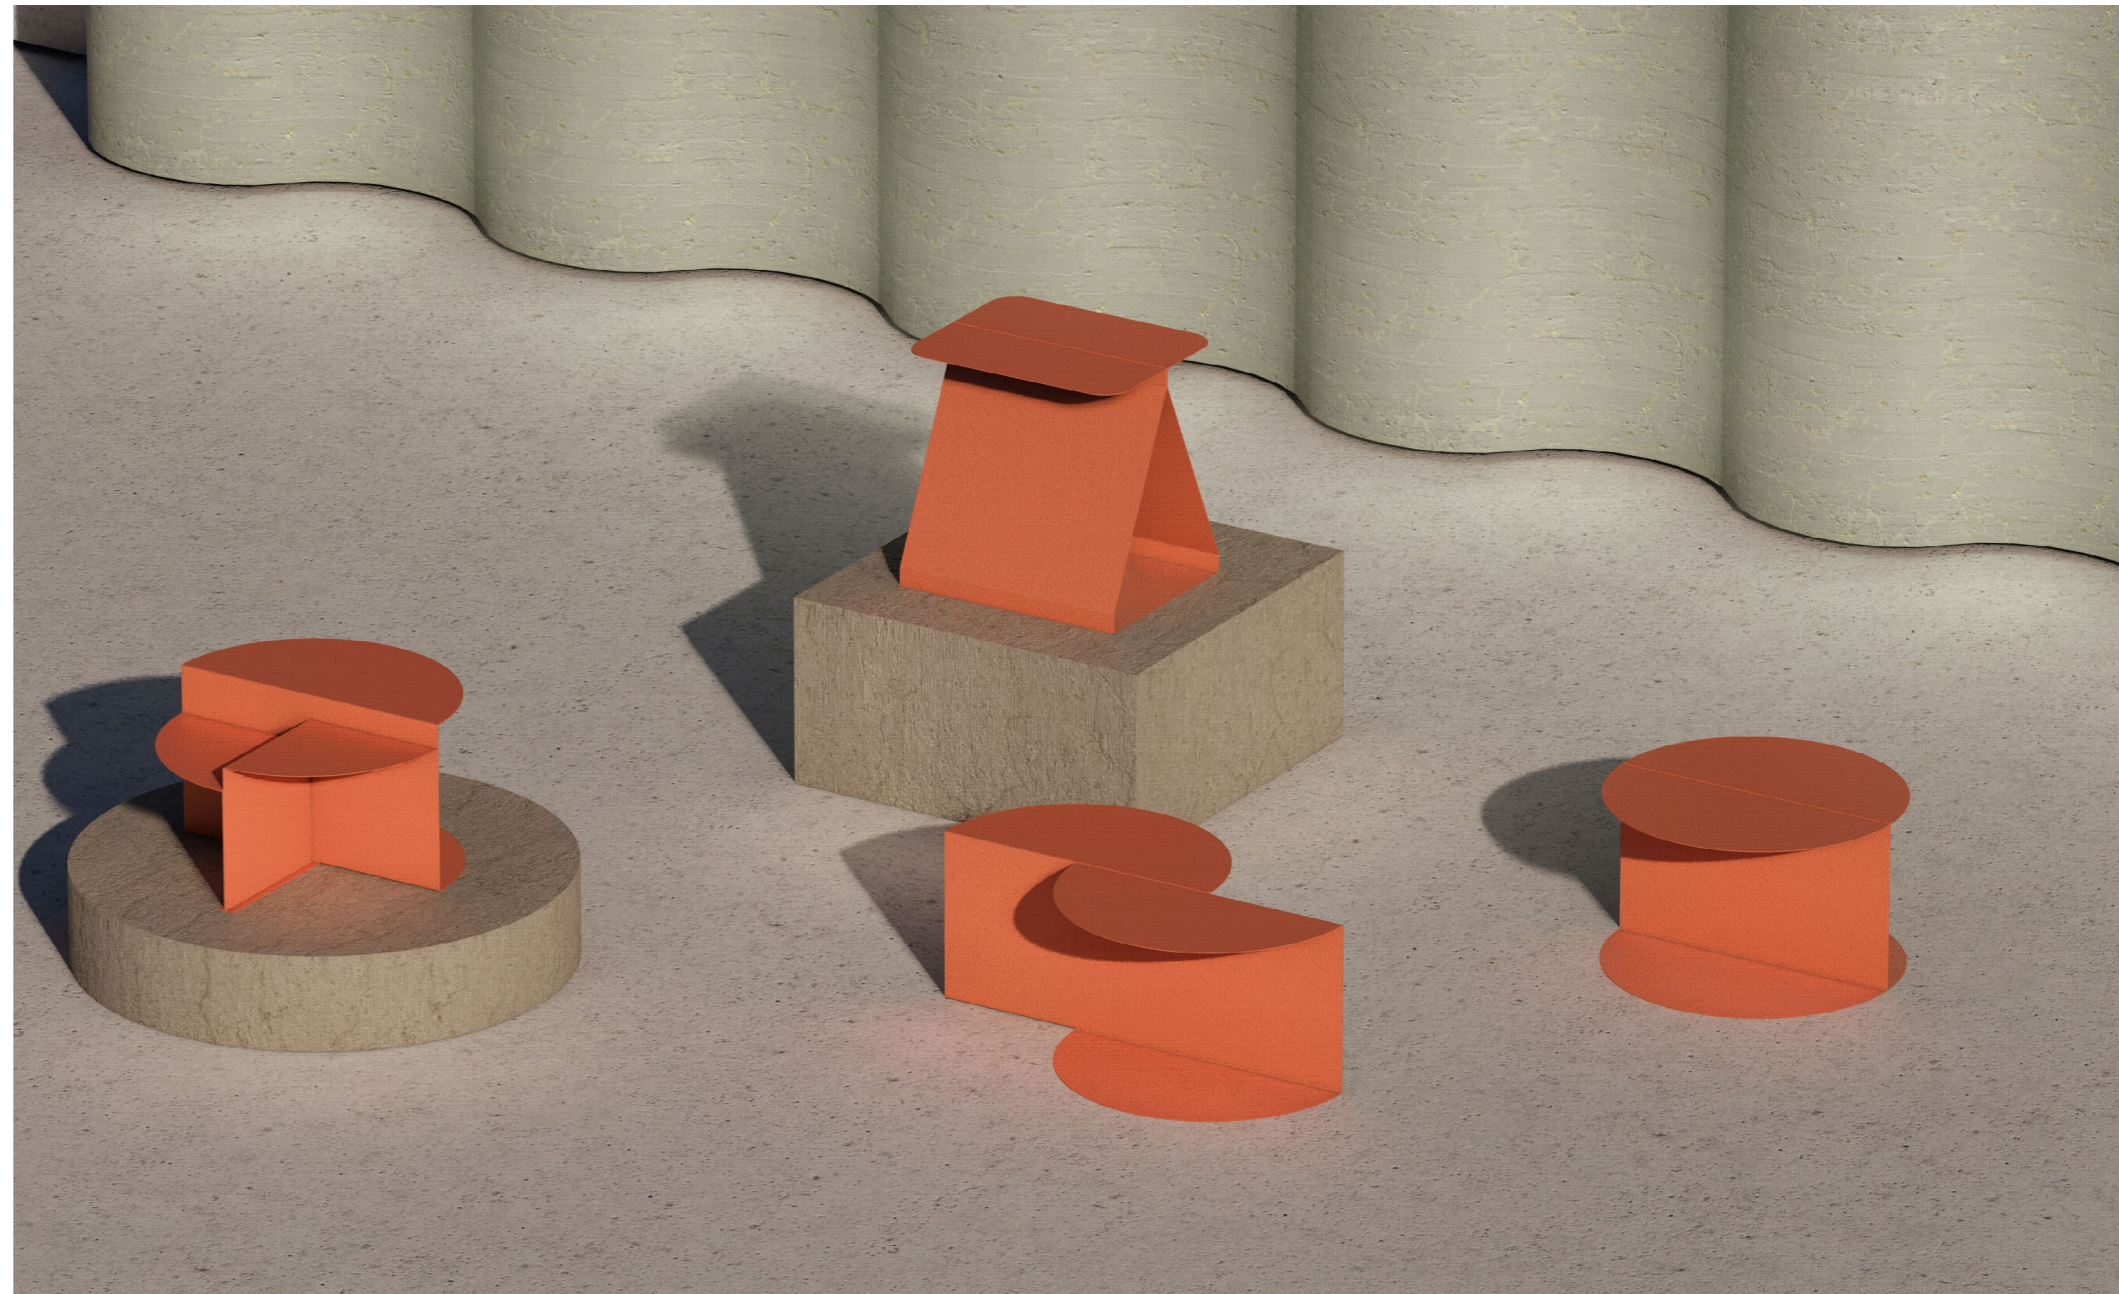

The Fold Collection.

Level
dimensions / wymiary: 600 x 600 x H350 mm

Oval
dimensions: 600 x 600 x H350 mm

Twin
dimensions: 400 x 400 x H500 mm

Offset
dimensions: 900 x 600 x H350 mm

Fireplaces / Paleniska

Square
dimensions: 600 x 600 x H300 mm