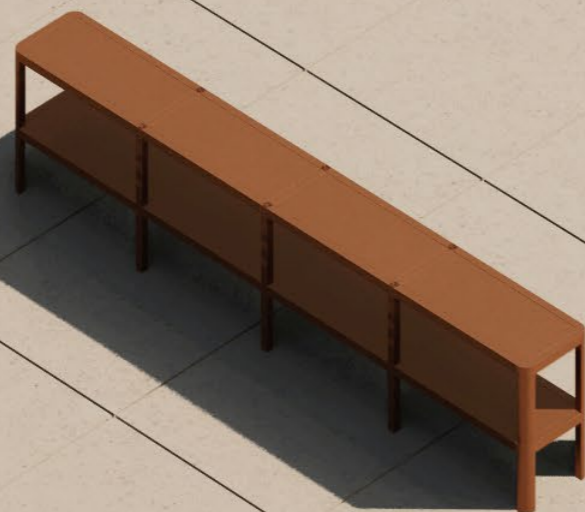

Side tables

dimensions / wymiary: 1000 x 500 x H400 mm

Side tables

dimensions / wymiary: 800 x 800 x H400 mm

Shelves

1. Shelf-base 2x1
dimensions / wymiary: 1360 x 420 x H660 mm

Shelf-base with shelves 2x2
dimensions / wymiary: 1360 x 420 x H1020 mm