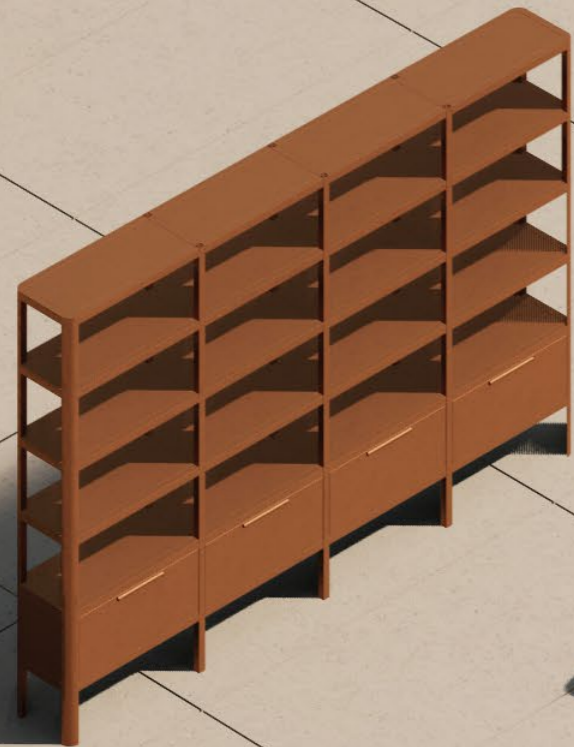

Side tables

dimensions / wymiary: 1000 x 500 x H400 mm

Side tables

dimensions / wymiary: 800 x 800 x H400 mm

Shelves

1. Shelf-base 2x1
dimensions / wymiary: 1360 x 420 x H660 mm

Shelf-base with shelves 2x2
dimensions / wymiary: 1360 x 420 x H1020 mm