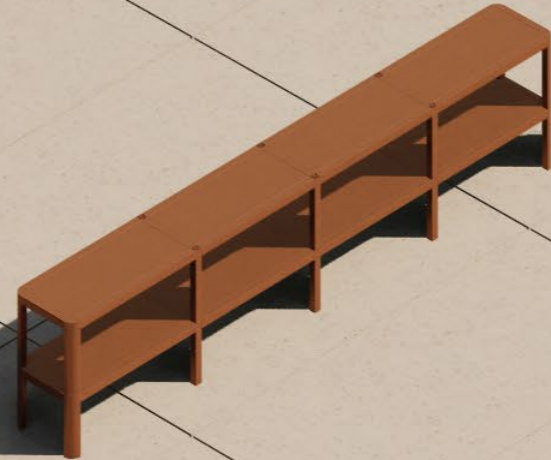

Side tables

dimensions / wymiary: 1000 x 500 x H400 mm

Side tables

dimensions / wymiary: 800 x 800 x H400 mm

Shelves

1. Shelf-base 2x1
dimensions / wymiary: 1360 x 420 x H660 mm

Shelf-base with shelves 2x2
dimensions / wymiary: 1360 x 420 x H1020 mm