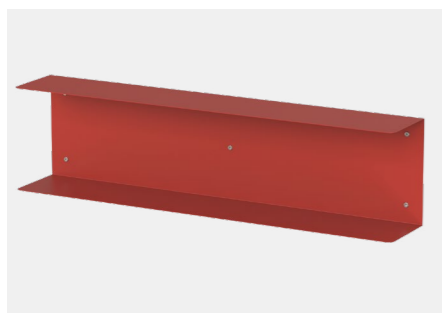

Wall Shelf 900/200
dimensions: 900 x 200 x H100 mm

Wall Shelf Asymmetrical 900
dimensions: 900 x 200 x H250 mm

Frills Flowerpot Cover Medium
dimensions: 300 x 180 x H130 mm
Medium version of the Frills Flowerpot Cover.

Wall Shelf 1200/200
dimensions: 1200 x 200 x H100 mm

Wall Shelf Asymmetrical 1200
dimensions: 1200 x 200 x H250 mm

Frills Flowerpot Cover Long
dimensions: 420 x 180 x H130 mm
Long version of the Frills Flowerpot Cover.

Wall Shelf Double 600
dimensions: 600 x 200 x H300 mm

Wall Shelf Round
dimensions: 300 x 150 x H150 mm

Wall Shelf Double 900
dimensions: 900 x 200 x H300 mm

Wall Shelf Frills Small
dimensions: 300 x 150 x H75 mm

Wall Shelf Double 1200
dimensions: 1200 x 200 x H300 mm

Wall Shelf Frills Long
dimensions: 600 x 150 x H75 mm

Product details, options and accessories

Available finishes / dostępne wykończenia

Anodized aluminum available on request (Core collection) / Anodowane aluminium dostępne na zamówienie (kolekcja Core)