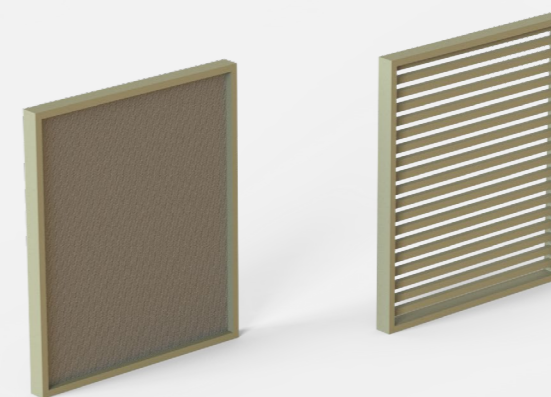

Garden partition

dimensions / wymiary: 1100 x 80 x H1200 mm