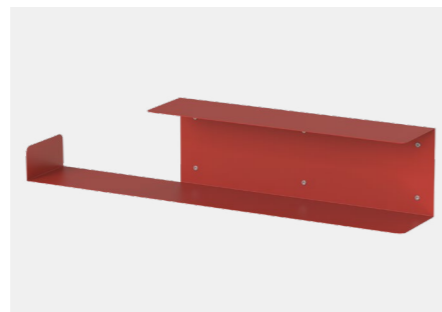

Wall Shelf 600/200
dimensions: 600 x 200 x H100 mm

Wall Shelf Asymmetrical 600
dimensions: 600 x 200 x H250 mm

Frills Flowerpot Cover Small
dimensions: 180 x 180 x H130 mm
The most decorative and playful series from this collection. The smallest version of the Frills Flowerpot Cover.

Wall Shelf 900/200
dimensions: 900 x 200 x H100 mm

Wall Shelf Asymmetrical 900
dimensions: 900 x 200 x H250 mm

Frills Flowerpot Cover Medium
dimensions: 300 x 180 x H130 mm
Medium version of the Frills Flowerpot Cover.

Wall Shelf 1200/200
dimensions: 1200 x 200 x H100 mm

Wall Shelf Asymmetrical 1200
dimensions: 1200 x 200 x H250 mm

Frills Flowerpot Cover Long
dimensions: 420 x 180 x H130 mm
Long version of the Frills Flowerpot Cover.