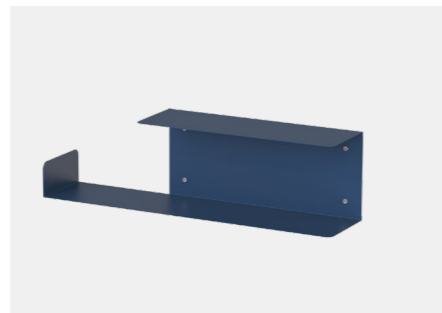

Simple Flowerpot Cover Long
dimensions: 480 x 200 x H135 mm

Wall Shelf 1200/100
dimensions: 1200 x 100 x H100 mm

-  sustainable design
-  resistant to weather conditions
-  wide color range
-  flat packaging
-  functional and honest design
-  local production
-  short realisation time

Wall Shelf 600/200
dimensions: 600 x 200 x H100 mm

Wall Shelf Asymmetrical 600
dimensions: 600 x 200 x H250 mm

Frills Flowerpot Cover Small
dimensions: 180 x 180 x H130 mm
The most decorative and playful series from this collection. The smallest version of the Frills Flowerpot Cover.

Wall Shelf 900/200
dimensions: 900 x 200 x H100 mm

Wall Shelf Asymmetrical 900
dimensions: 900 x 200 x H250 mm

Frills Flowerpot Cover Medium
dimensions: 300 x 180 x H130 mm
Medium version of the Frills Flowerpot Cover.