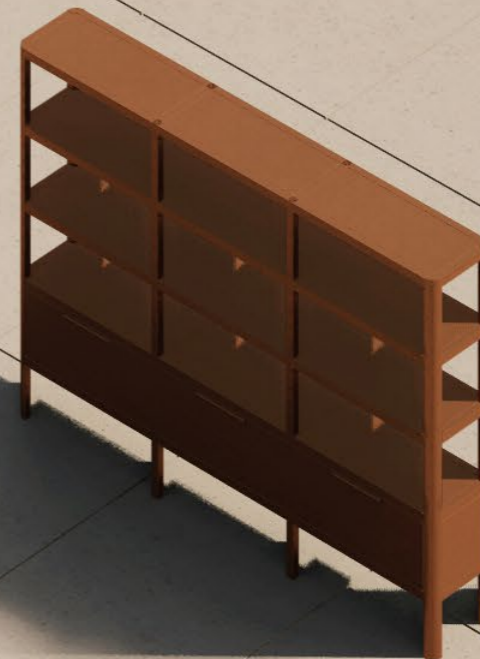

Side tables

dimensions / wymiary: 1000 x 500 x H400 mm

Side tables

dimensions / wymiary: 800 x 800 x H400 mm

Shelves

1. Shelf-base 2x1
dimensions / wymiary: 1360 x 420 x H660 mm

Shelf-base with shelves 2x2
dimensions / wymiary: 1360 x 420 x H1020 mm