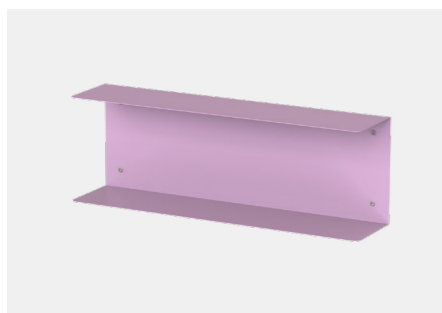

Wall Shelf 600/200
dimensions: 600 x 200 x H100 mm

Wall Shelf Asymmetrical 600
dimensions: 600 x 200 x H250 mm

Frills Flowerpot Cover Small
dimensions: 180 x 180 x H130 mm
The most decorative and playful series from this collection. The smallest version of the Frills Flowerpot Cover.

Wall Shelf 900/200
dimensions: 900 x 200 x H100 mm

Wall Shelf Asymmetrical 900
dimensions: 900 x 200 x H250 mm

Frills Flowerpot Cover Medium
dimensions: 300 x 180 x H130 mm
Medium version of the Frills Flowerpot Cover.

Wall Shelf 1200/200
dimensions: 1200 x 200 x H100 mm

Wall Shelf Asymmetrical 1200
dimensions: 1200 x 200 x H250 mm

Frills Flowerpot Cover Long
dimensions: 420 x 180 x H130 mm
Long version of the Frills Flowerpot Cover.

Wall Shelf Double 600
dimensions: 600 x 200 x H300 mm

Wall Shelf Round
dimensions: 300 x 150 x H150 mm

Wall Shelf Double 900
dimensions: 900 x 200 x H300 mm

Wall Shelf Frills Small
dimensions: 300 x 150 x H75 mm