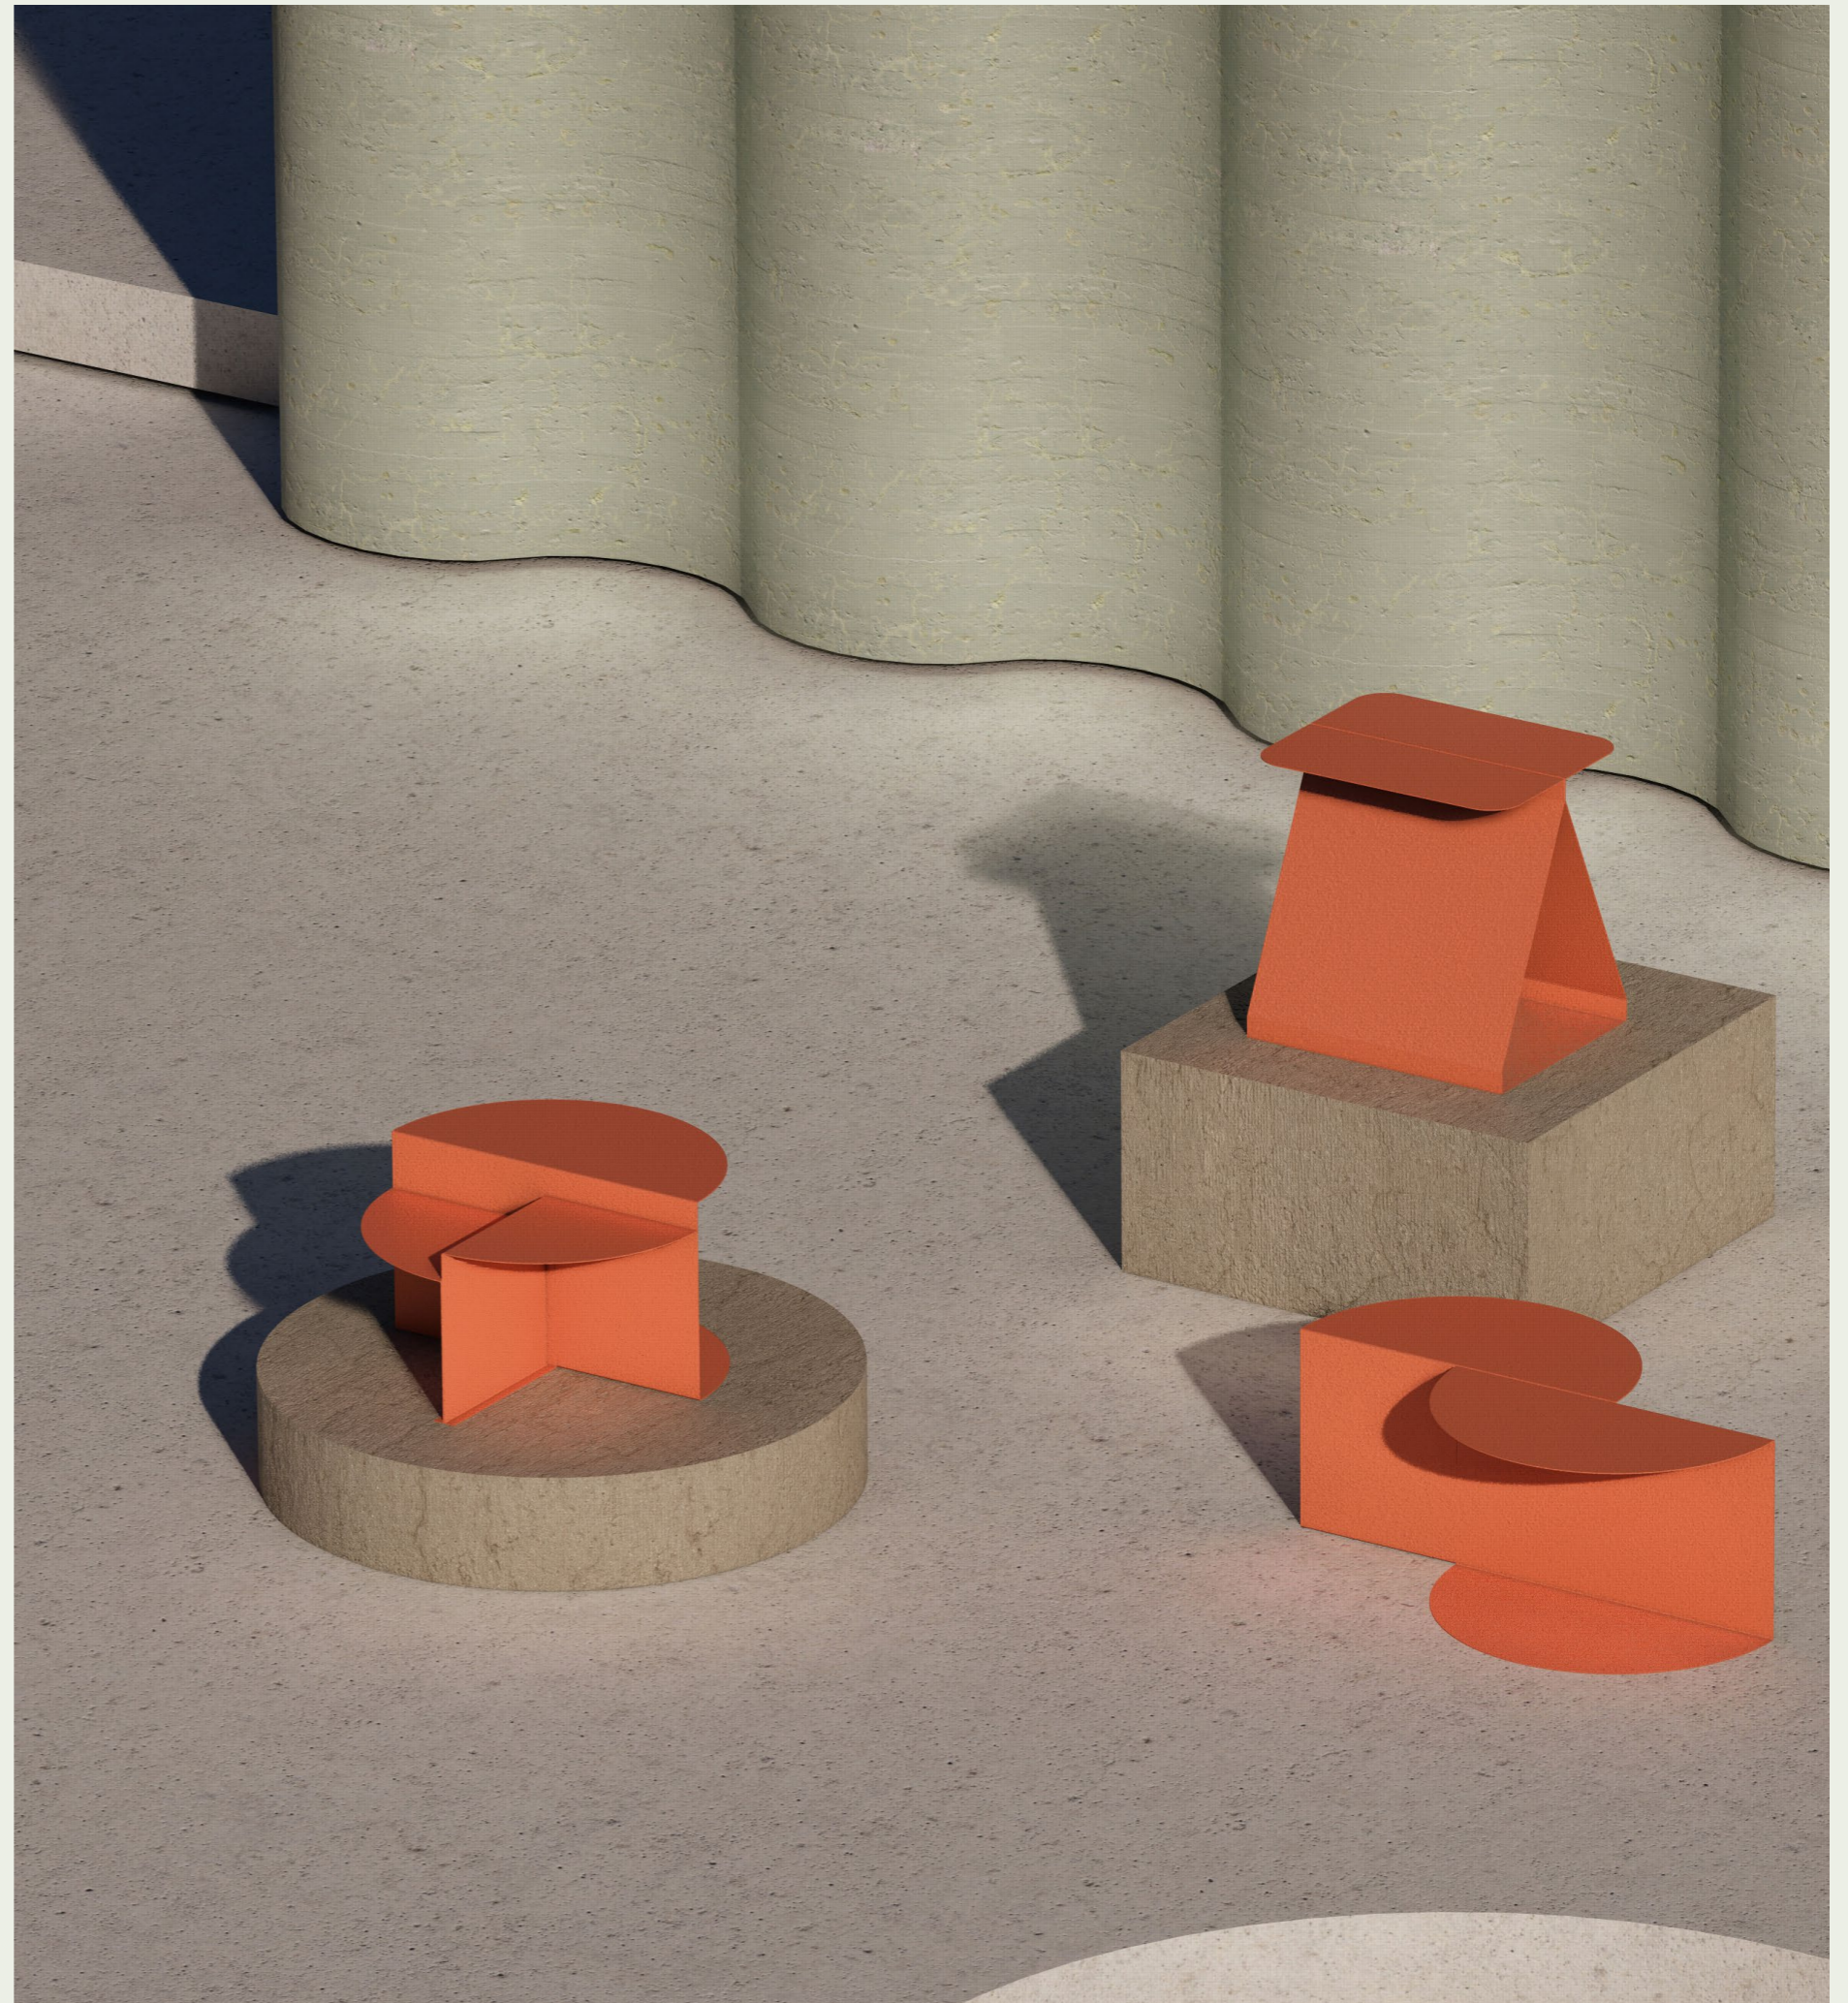

Our Mission

Our mission at SOLIFE is to revolutionize outdoor living by creating modern garden furniture that seamlessly combines sustainable technologies with exquisite design. We aim to provide eco-friendly solutions that harness the power of the sun, enhancing the overall outdoor experience while minimizing the carbon footprint. With our products, we strive to inspire individuals to embrace sustainable lifestyles and contribute to a greener future.

Naszą misją w SOLIFE jest zrewolucjonizowanie życia na świeżym powietrzu poprzez tworzenie nowoczesnych mebli ogrodowych, które płynnie łączą zrównoważone technologie z wyjątkowym wzornictwem. Naszym celem jest dostarczanie ekologicznych rozwiązań, które wykorzystują moc słońca, poprawiając ogólne wrażenia z przebywania na świeżym powietrzu, jednocześnie minimalizując ślad węglowy. Dzięki naszym produktom staramy się inspirować ludzi do prowadzenia zrównoważonego stylu życia i przyczyniania się do bardziej ekologicznej przyszłości.