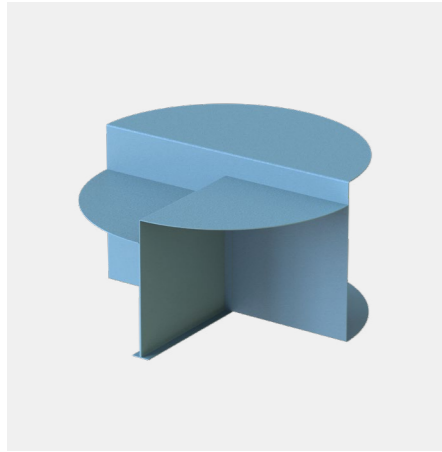

The Fold Collection.

Level
dimensions / wymiary: 600 x 600 x H350 mm