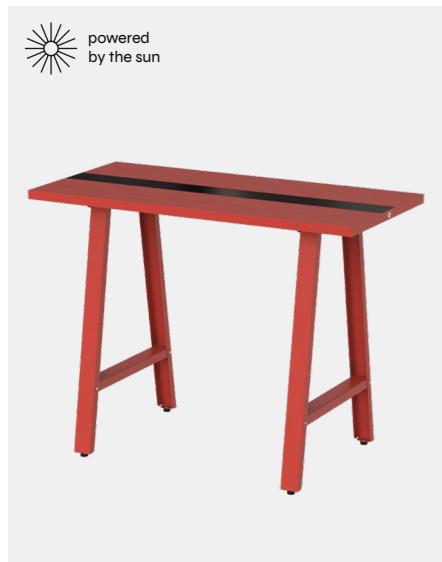

powered by the sun

Photovoltaic Table

dimensions: 1400 x 700 x H1050 mm

premium equipment: Consist of 20 000 mAh battery, 50W solar panel and a USB charger.

The table comes from the premium outdoor line and is equipped with a photovoltaic panel and USB ports, allowing you to plug in, for example, a phone charger, and will be perfect on the terrace of a private home, cafe or hotel garden or patio, and in the gastro area at a festival.

The gaps in the table top allow water to flow through. The table comes in a version that allows it to be screwed to the ground or with protective plastic caps.